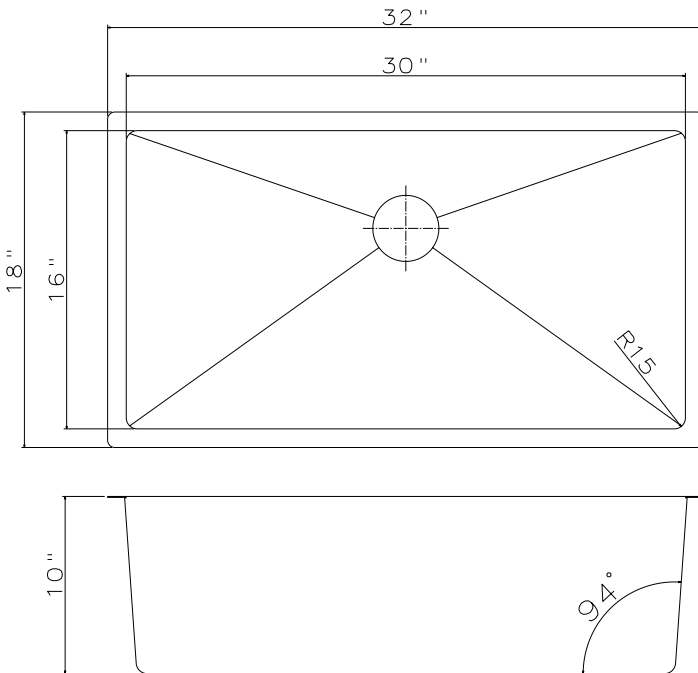

GSM-3218D

18G MICRO RADIUS SINK

Style:

- Micro Radius
- Undermount
- Kitchen Sink
- Single Bowl

Size:

- Overall: 32" x 18" x 10"
- Bowl Size: 30" x 16" x 10"

Features:

- 18 Gauge Thickness
- 304 Stainless Steel Sink
- 18/8 Chromium/Nickel Content
- Drawn Bowl